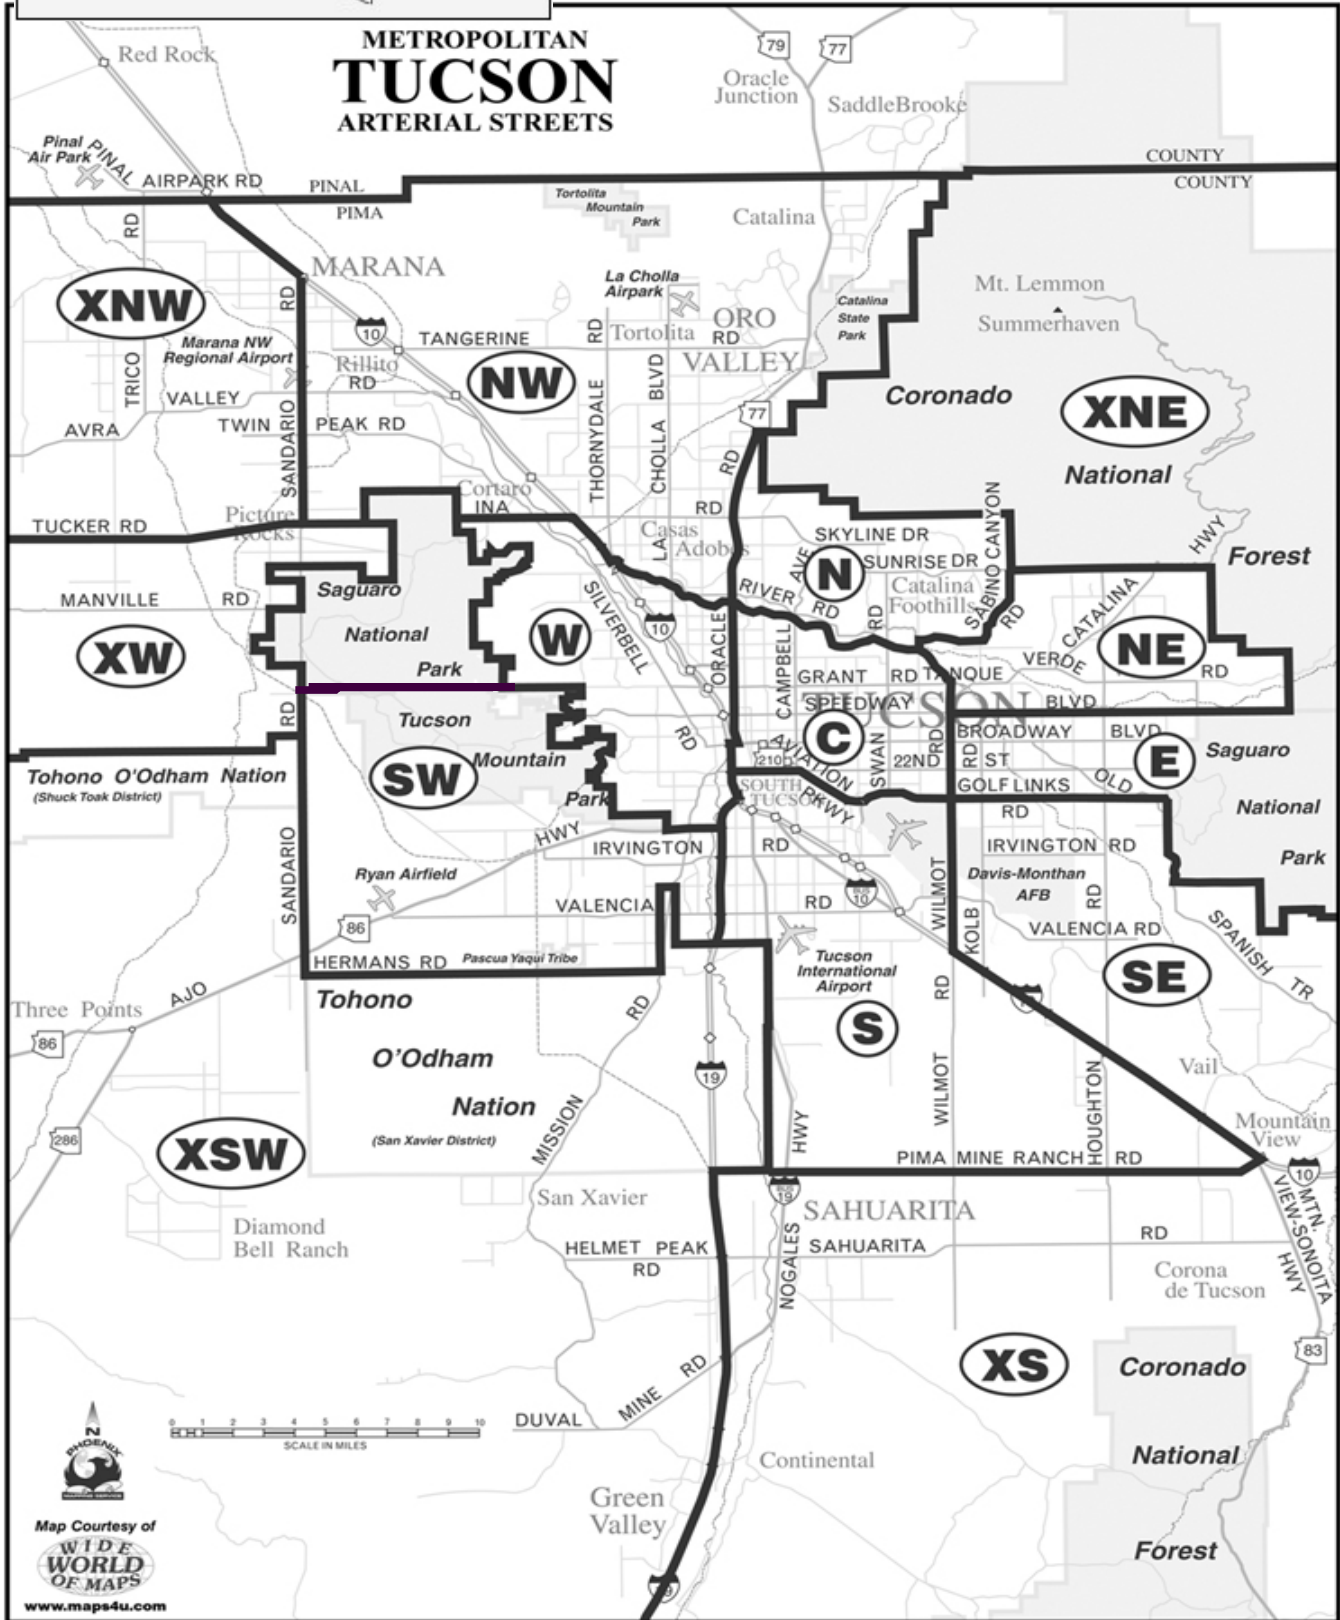

Area Boundaries

Special Codes Used for Area

- CAP - Apache
- CCO - Cochise
- CCN - Coconino
- CGI - Gila
- CGR - Graham
- CGE - Greenlee
- CLP - La Paz
- CMC - Maricopa
- CMO - Mohave
- CNA - Navajo
- CPI - Pinal
- CSC - Santa Cruz
- CYA - Yavapai
- CYU - Yuma

Out of State

- S + 2 digit Post Office State abbreviation (ex: SCA - California)
- MEXICO - MEX
- OUT OF COUNTRY - ZZZ

Map Courtesy of  
**WIDE WORLD OF MAPS**  
www.maps4u.com